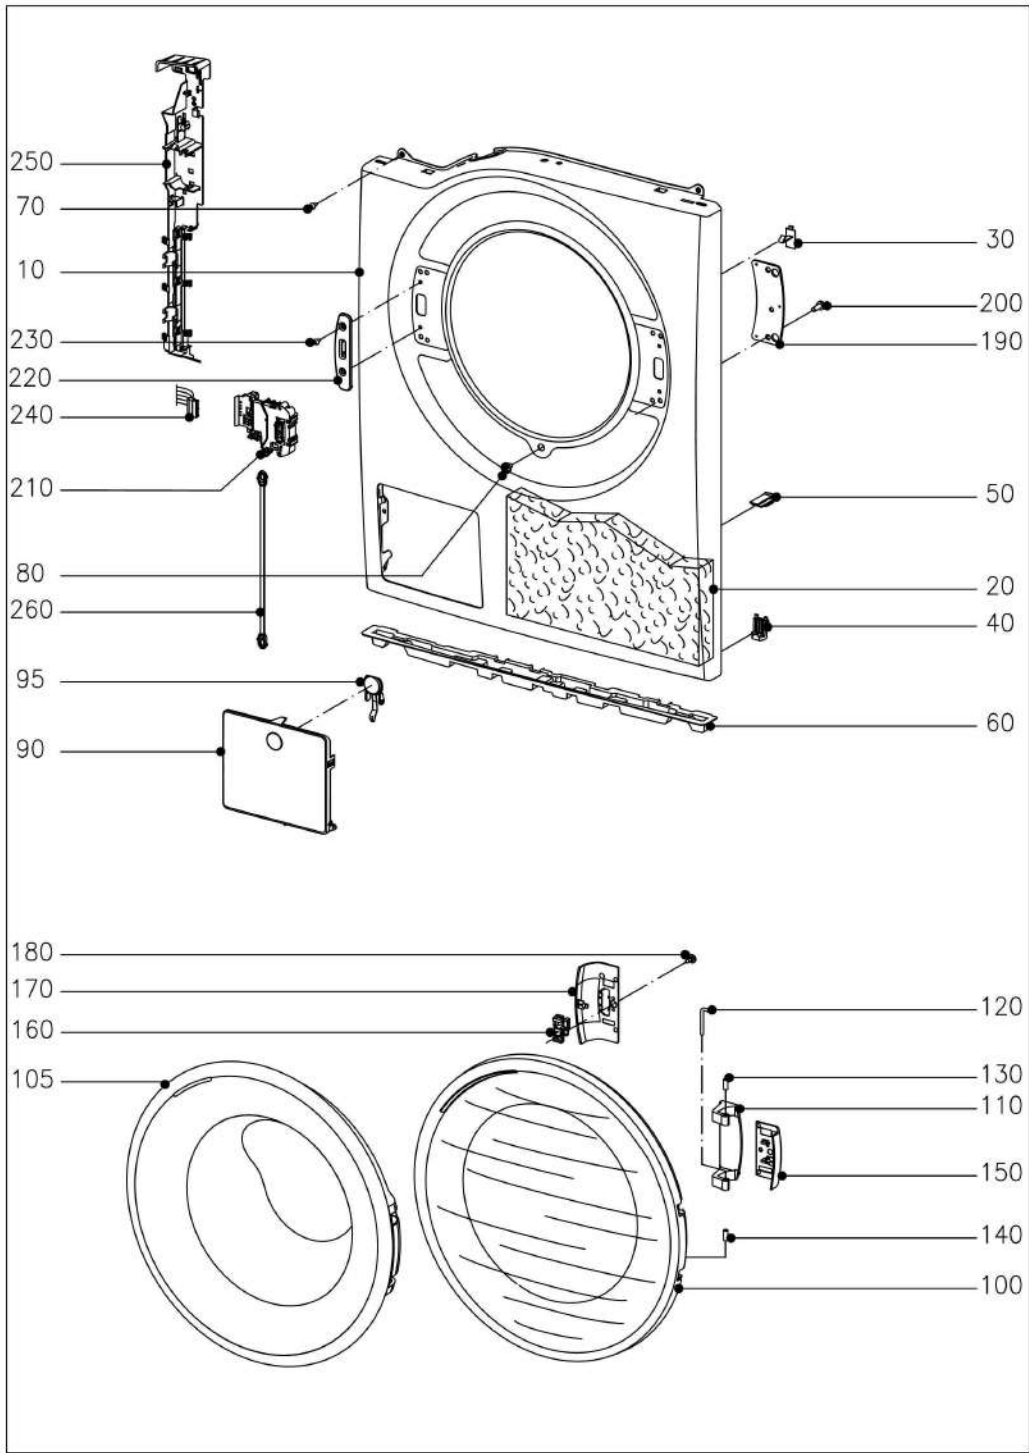

WWD 320 WCS

The Miele logo consists of the word "Miele" in a white, bold, sans-serif font, centered within a solid black rectangular background.

Washing machines
WWD 320 WCS

08.03.2026

010 Casing Lid

164597

030 Front panel Door Electro magn.lock

174717

040 Suds container Friction damper

164497

050 Heater element

060 Drum Bearing

090 Water intake Watercontrol-System

173676

120 Drainage Suds circulation

173751

130 BLPM motor

140 Fascia panel Control electr.unit

170 Electrical components