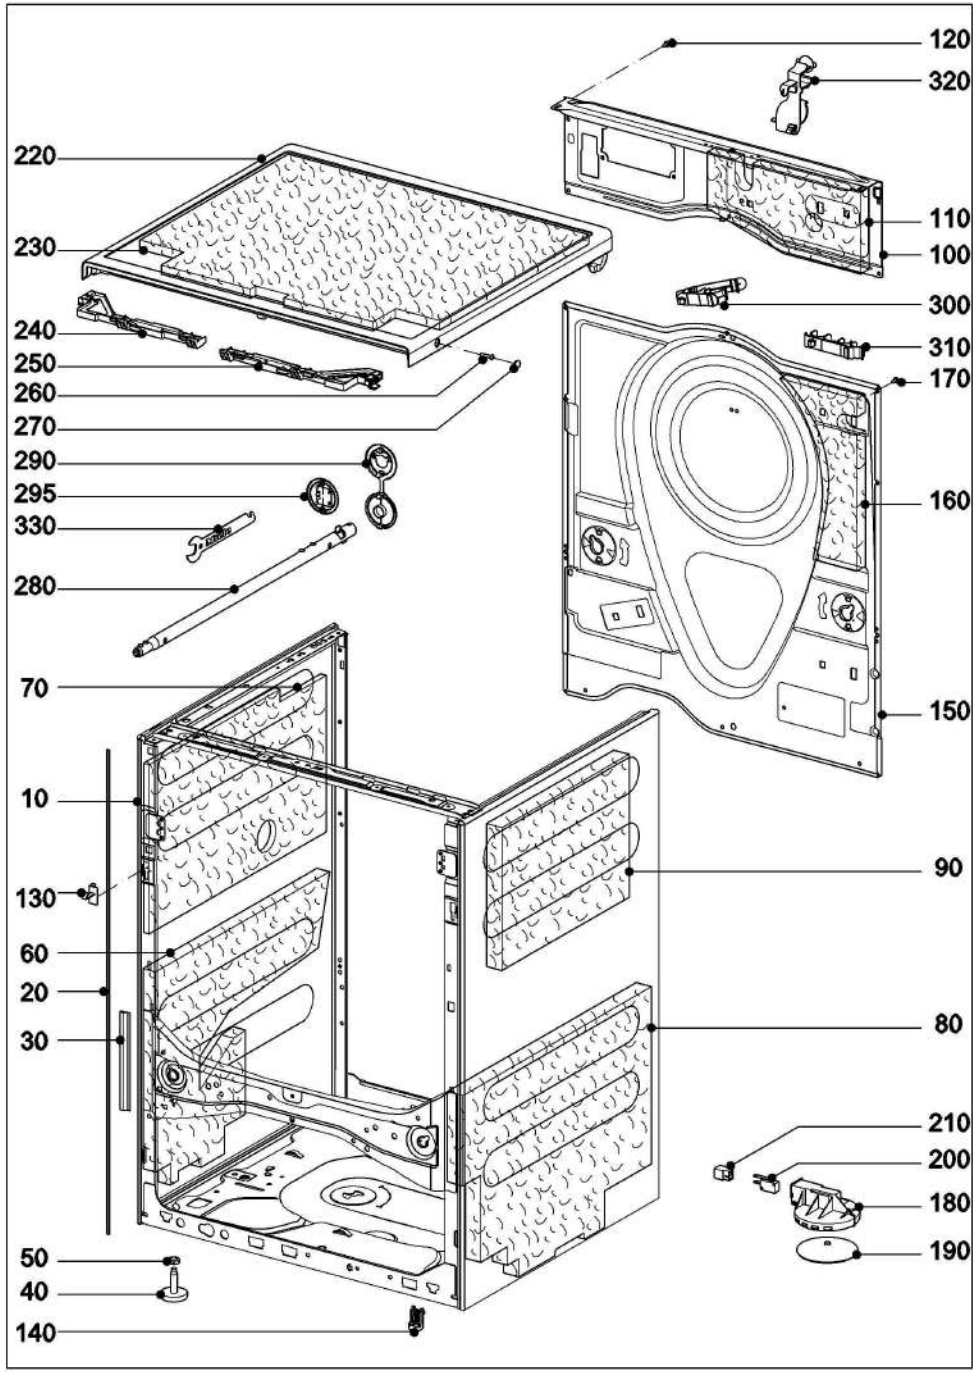

WWD 320 WCS

The Miele logo consists of the word "Miele" in a white, bold, sans-serif font, centered within a solid black rectangular background.

Washing machines
WWD 320 WCS

08.03.2026

010 Casing Lid

164597

030 Front panel Door Electro magn.lock

174717

040 Suds container Friction damper

164497

050 Heater element

060 Drum Bearing

090 Water intake Watercontrol-System

173676

120 Drainage Suds circulation

173751

130 BLPM motor

140 Fascia panel Control electr.unit

170 Electrical components