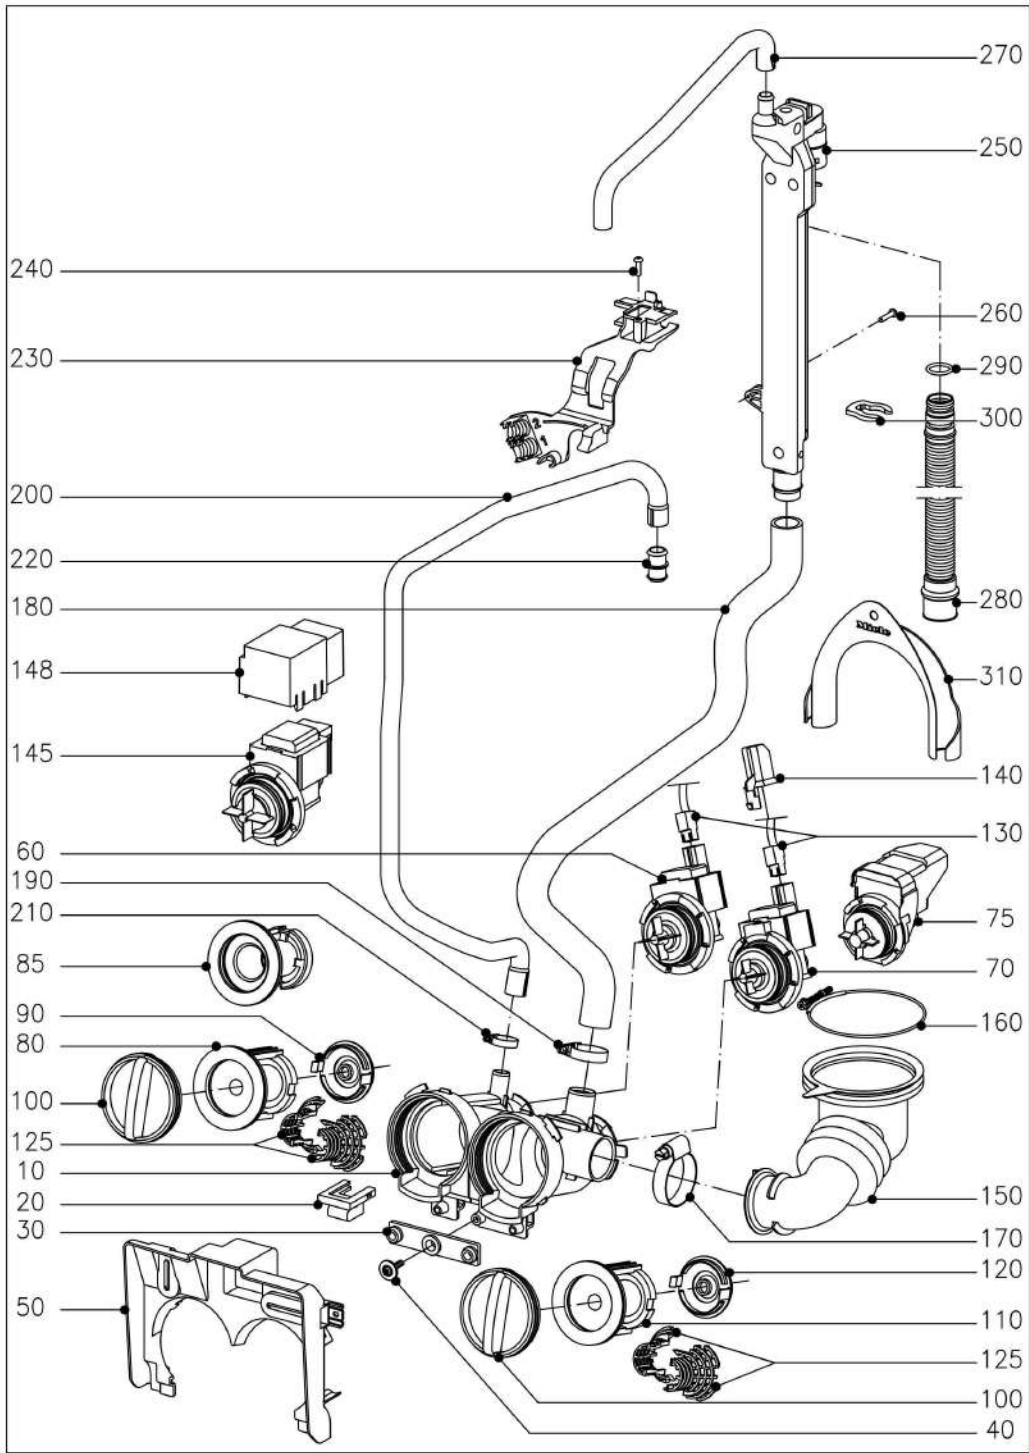

WWD 320 WCS

The Miele logo consists of the word "Miele" in a white, bold, sans-serif font, centered within a solid black rectangular background.

Washing machines
WWD 320 WCS

08.03.2026

010 Casing Lid

164597

030 Front panel Door Electro magn.lock

174717

040 Suds container Friction damper

164497

050 Heater element

060 Drum Bearing

090 Water intake Watercontrol-System

173676

120 Drainage Suds circulation

173751

130 BLPM motor

140 Fascia panel Control electr.unit

170 Electrical components