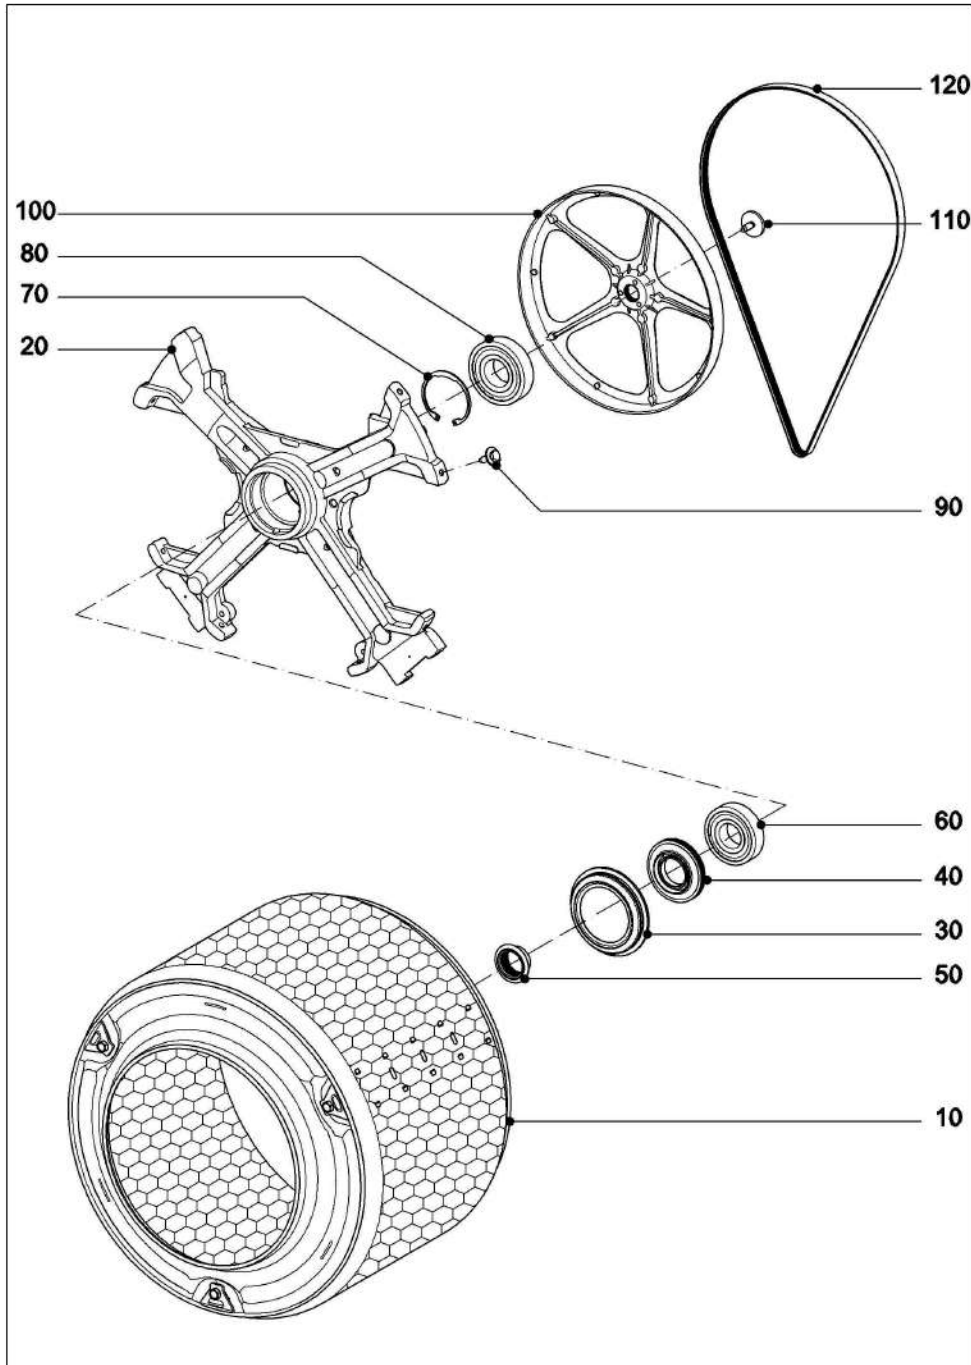

060 Drum Bearing