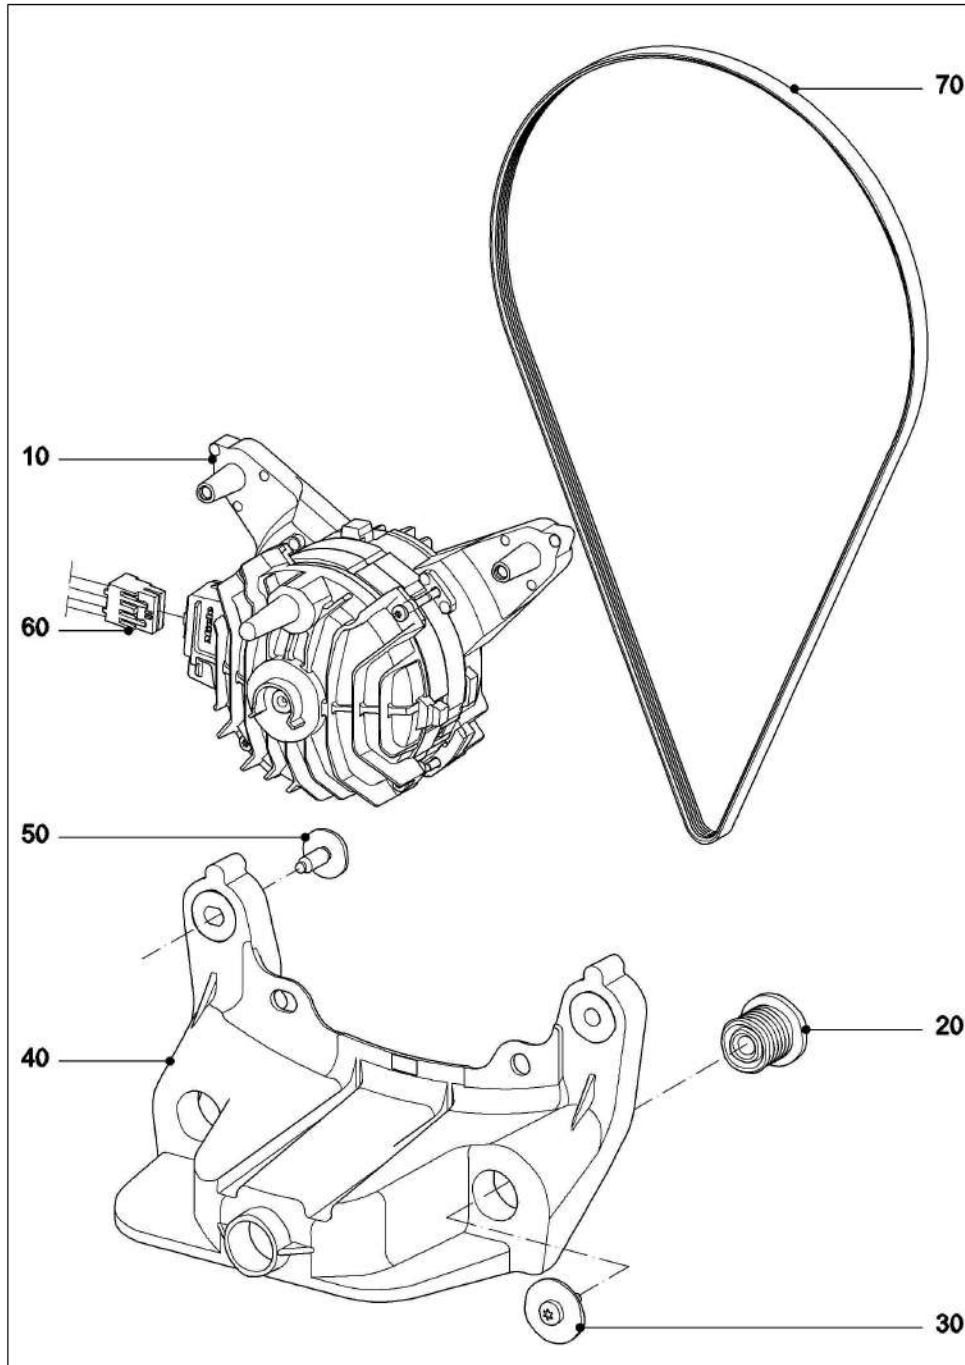

WWD 320 WCS

The Miele logo consists of the word "Miele" in a white, bold, sans-serif font, centered within a solid black rectangular background.

Washing machines
WWD 320 WCS

08.03.2026

010 Casing Lid

164597

030 Front panel Door Electro magn.lock

174717

040 Suds container Friction damper

164497

050 Heater element

060 Drum Bearing

090 Water intake Watercontrol-System

173676

120 Drainage Suds circulation

173751

130 BLPM motor

140 Fascia panel Control electr.unit

170 Electrical components