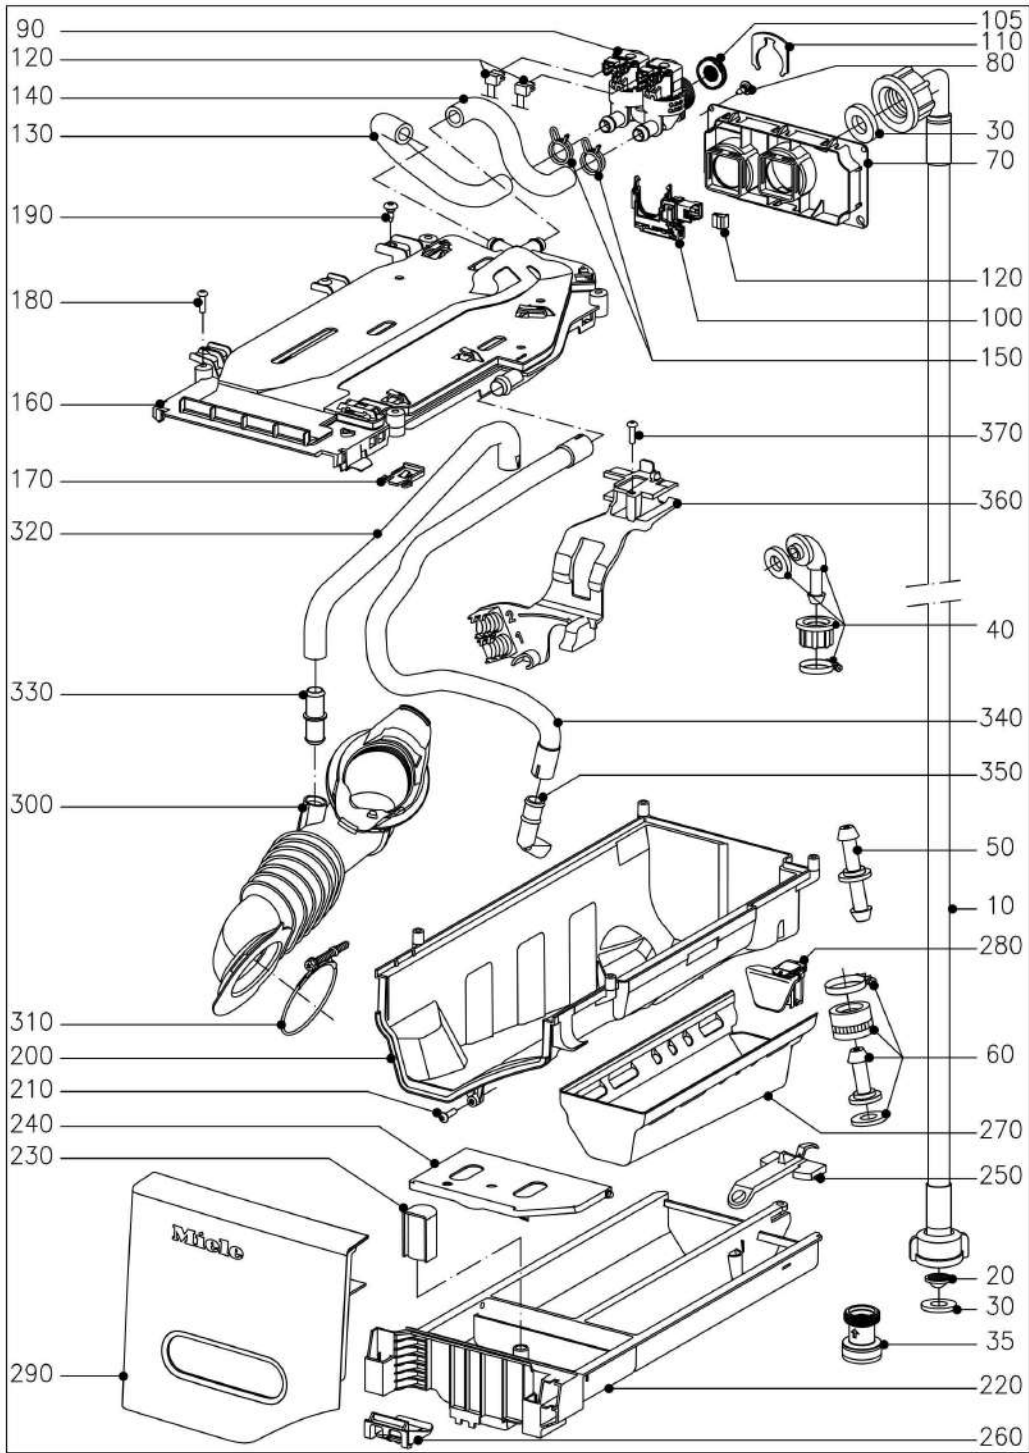

WWD 320 WCS

The Miele logo consists of the word "Miele" in a white, bold, sans-serif font, centered within a solid black rectangular background.

Washing machines
WWD 320 WCS

08.03.2026

010 Casing Lid

164597

030 Front panel Door Electro magn.lock

174717

040 Suds container Friction damper

164497

050 Heater element

060 Drum Bearing

090 Water intake Watercontrol-System

173676

120 Drainage Suds circulation

173751

130 BLPM motor

140 Fascia panel Control electr.unit

170 Electrical components