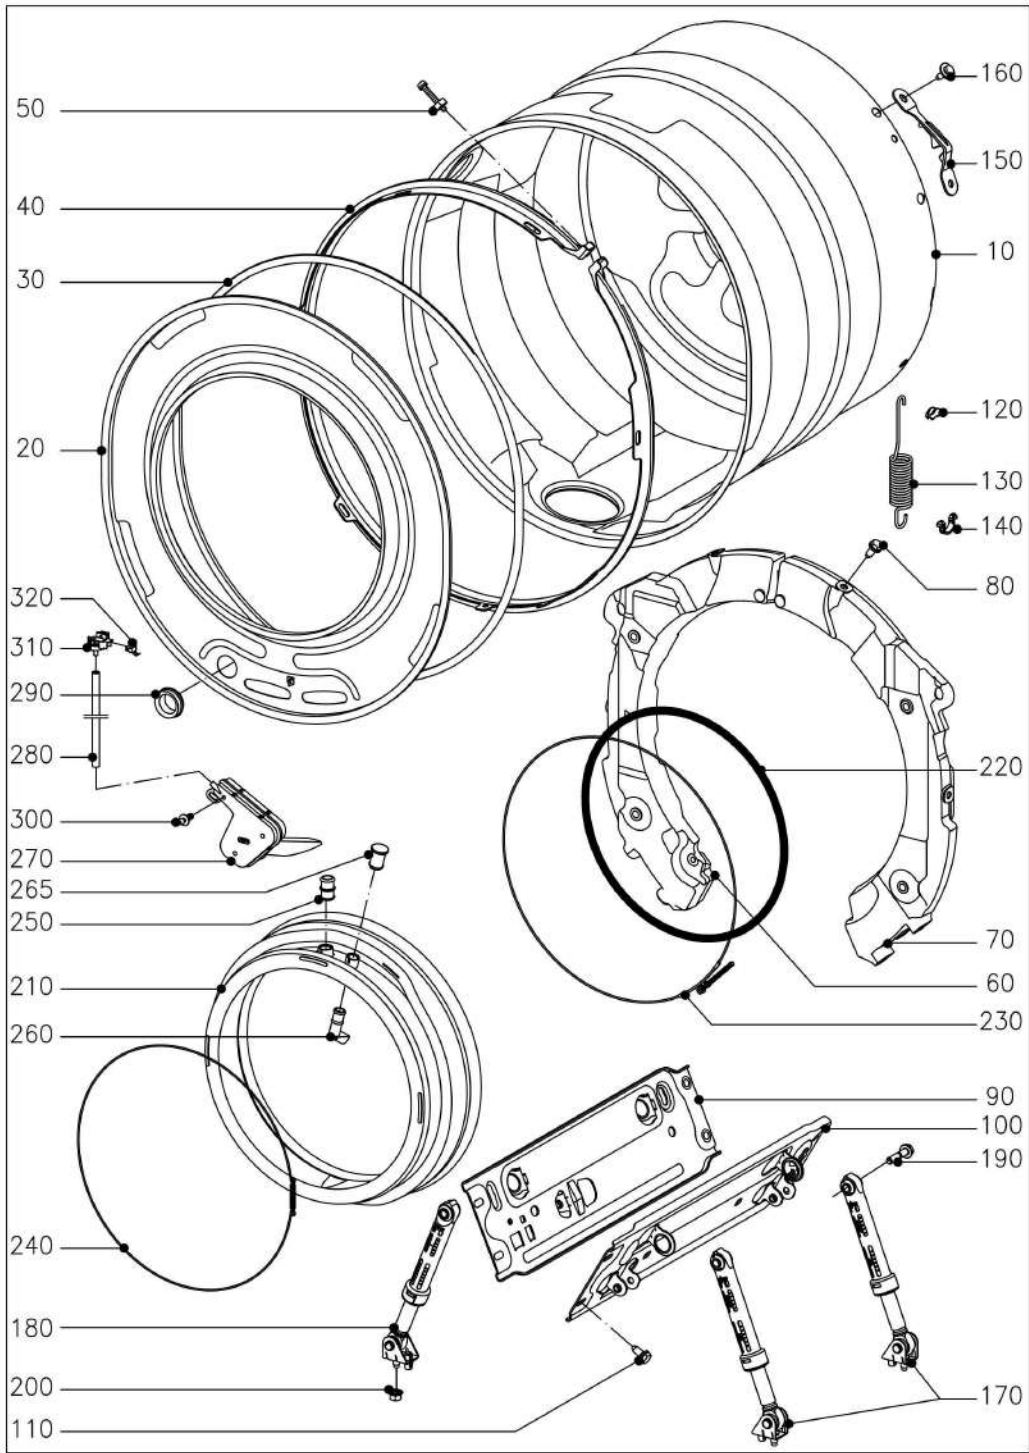

WWD 320 WCS

The Miele logo consists of the word "Miele" in a white, bold, sans-serif font, centered within a solid black rectangular background.

Washing machines
WWD 320 WCS

08.03.2026

010 Casing Lid

164597

030 Front panel Door Electro magn.lock

174717

040 Suds container Friction damper

164497

050 Heater element

060 Drum Bearing

090 Water intake Watercontrol-System

173676

120 Drainage Suds circulation

173751

130 BLPM motor

140 Fascia panel Control electr.unit

170 Electrical components