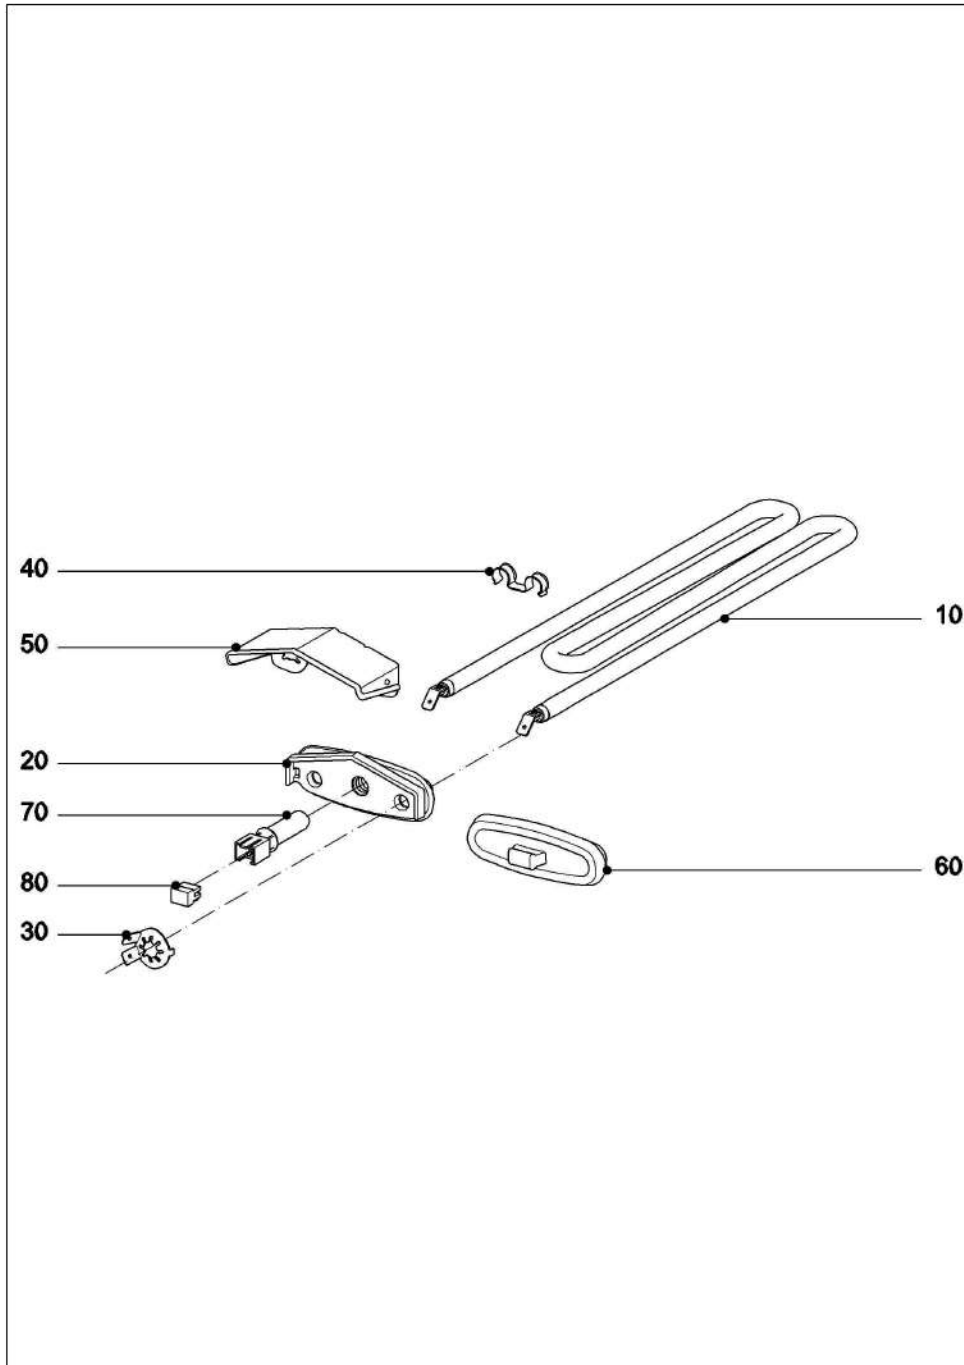

050 Heater element